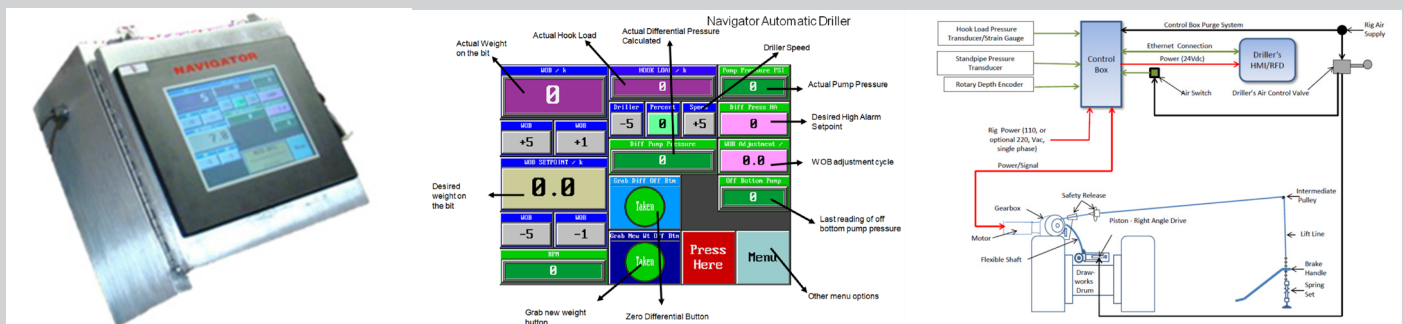

Originally launched in 2003, the Navigator system revolutionized drilling by automating the driller's brake control using patented algorithms and real-time data.

Navigator Digital Performance Automatic Driller is a multicomponent system that measure three parameters and uses patented technology to automate the control of the drillers brake handle.

It offers machine consistent control of the drilling operation through Multiple custom drilling modes – Weight on bit, Differential Drilling, ROP Drilling & Time Drilling

Key Capabilities

- **Multi-Mode Drilling Automation**
Weight on Bit | Differential Pressure | ROP | Time Drilling
- **Machine-Consistent Control**
Ensures smooth drilling in both vertical & horizontal wells
- **Faster, Smarter Decisions**
High-speed sampling enables near-instant optimization
- **Improved Performance**
Up to 10% reduction in drilling time

Feature

Simple Installation

- Retrofits to existing drawworks in < 8 hours
- Works independently of any EDR system

Simple Operation

- Touchscreen interface for real-time parameter adjustments

Advanced Control Algorithms