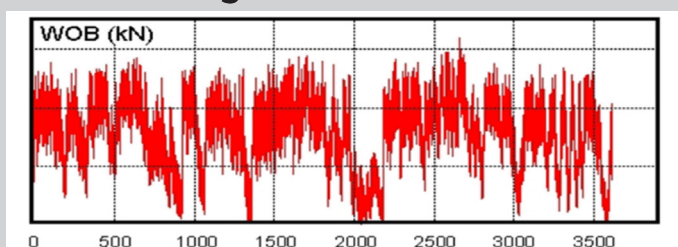

Data recorded on the Maxwell Downhole Technology, I Sub**

Manual Drilling