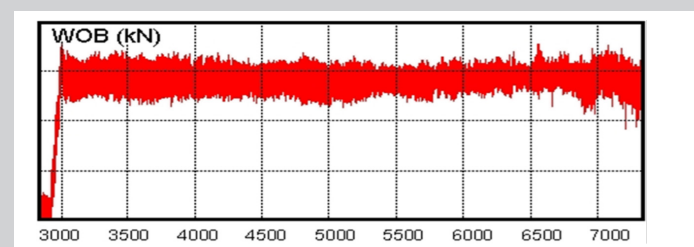

JES AutoDriller

Data recorded on the Maxwell Downhole Technology, I Sub**

The Result

Safer Operations | Higher Efficiency | Reduced NPT | Optimized Drilling Performance

+91 7400046080

www.jiachenergy.com

Jiach Energy Solutions Private Limited
Kailas Business Park, C Wing, Hiranandani
Link Road, Vikhroli West. Mumbai 400079.